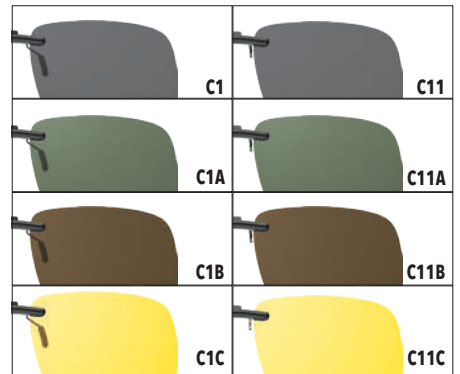

Clip system for Acetate frames Clip system for Metal frames

MDCLIP

200x400x120

Empty display for clip ons

CASE INCLUDED

POLARIZED

C4 - C14
57 - 15

Yellow polarized high contrast lenses UV 360 CAT 1

For acetate frames

For metal frames

POLARIZED

C1 - C11
62 - 15

POLARIZED

C2A - C12A
54 - 15

Yellow polarized high contrast lenses UV 360 CAT 1

REVO POLARIZED