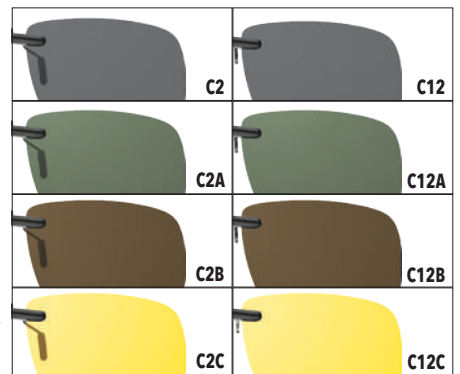

Clip system for Acetate frames Clip system for Metal frames

MDCLIP

200x400x120

Empty display for clip ons

CASE INCLUDED

POLARIZED

C4 - C14
57 - 15

Yellow polarized high contrast lenses UV 360 CAT 1

For acetate frames

For metal frames

POLARIZED

C1 - C11
62 - 15

POLARIZED

C2A - C12A
54 - 15

Yellow polarized high contrast lenses UV 360 CAT 1

REVO POLARIZED