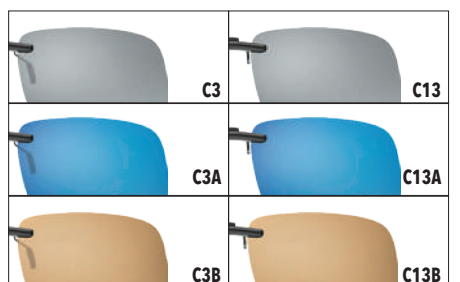

Clip ons

POLARIZED

MDCLIP

200x400x120

Empty display for clip ons

CASE INCLUDED

POLARIZED

C4 - C14
57 - 15

Yellow polarized high contrast lenses UV 360 CAT 1

For acetate frames

For metal frames

POLARIZED

C1 - C11
62 - 15

POLARIZED

C2A - C12A
54 - 15

Yellow polarized high contrast lenses UV 360 CAT 1

REVO POLARIZED

C3A - C13A
62 - 15