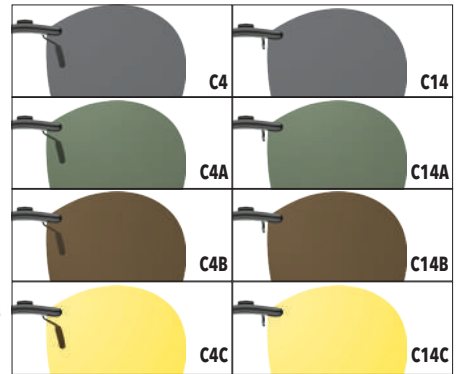

Clip ons for Acetate frames x10: 2xC5 2xC5A 1xC5B
2xC6 1xC6A 2xC6B
Clip ons for Metal frames x10: 2xC55 1xC55A 2xC55B
2xC66 2xC66A 1xC66B

20 Clip ons
PB1
Total=
SPECIAL PRICE

CASE
INCLUDED

Clip ons

POLARIZED

Clip system for Acetate frames Clip system for Metal frames

MDCLIP

200x400x120

Empty display for clip ons

CASE INCLUDED

POLARIZED

C4 - C14
57 - 15

Yellow polarized high contrast lenses UV 360 CAT 1

For acetate frames

For metal frames

POLARIZED

C1 - C11
62 - 15

POLARIZED

C2A - C12A
54 - 15

Yellow polarized high contrast lenses UV 360 CAT 1

REVO POLARIZED