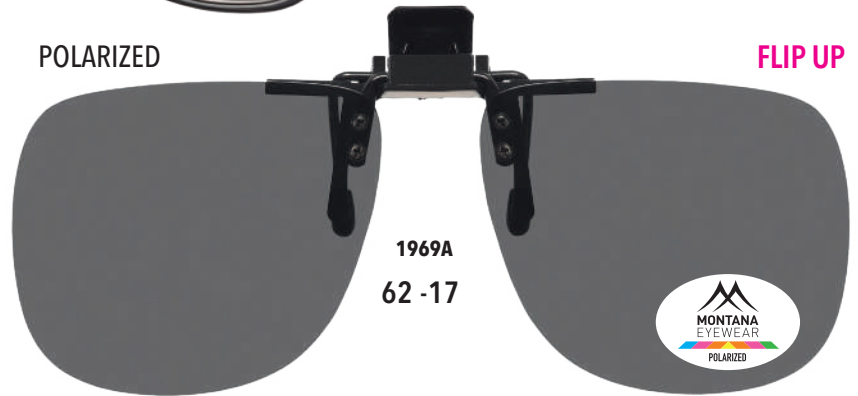

For acetate frames

For metal frames

POLARIZED

C1 - C11
62 - 15

POLARIZED

C2A - C12A
54 - 15

Yellow polarized high contrast lenses UV 360 CAT 1

REVO POLARIZED

C3A - C13A
62 - 15

Clip ons

FLIP UP

Yellow polarized
high contrast lenses
UV 360 CAT 1

POLARIZED

FLIP UP

1969A
62 - 17

POLARIZED

FLIP UP

1970B
54 - 15

FLIP UP

1971
56 - 16

Clip ons

POLARIZED

1972A
61 - 16

Yellow polarized
high contrast lenses
UV 360 CAT 1