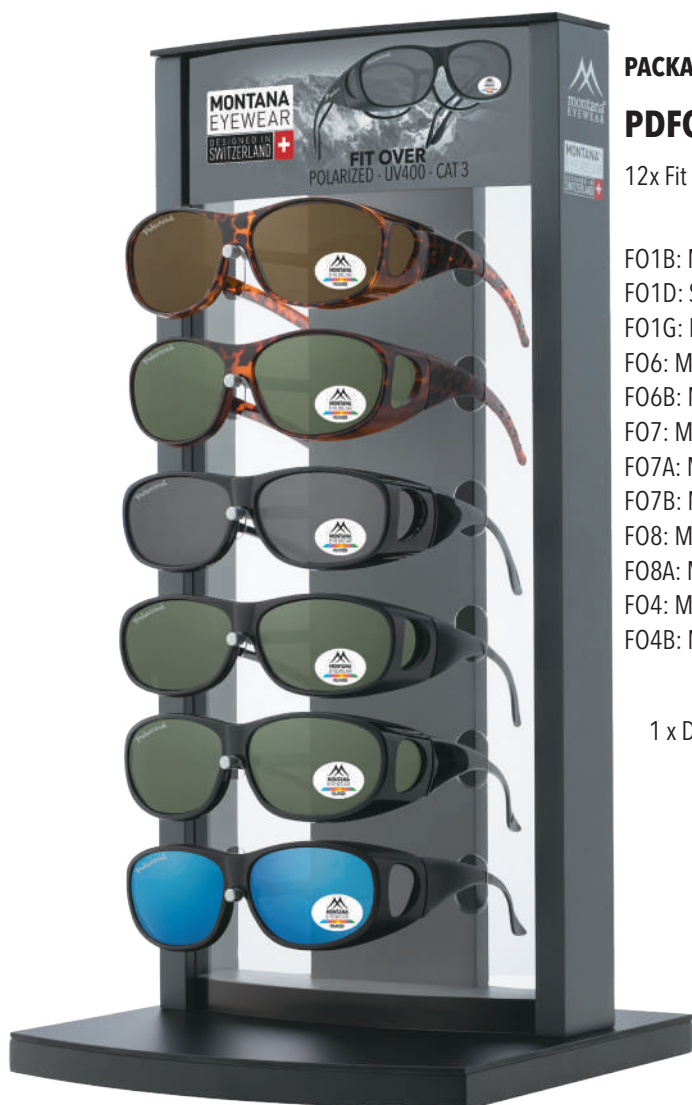

FIT OVERS

POLARIZED

PACKAGE DEAL

PDF012 POLARIZED

12x Fit Overs and 1 Display MD6FO

- F01B: Matt turtle / G15 lenses
- F01D: Shiny black / G15 lenses
- F01G: Matt black / smoke lenses
- F06: Matt black / smoke lenses
- F06B: Matt grey / Revo green lenses
- F07: Matt black / smoke lenses
- F07A: Matt black / G15 lenses
- F07B: Matt grey / Revo green lenses
- F08: Matt black / smoke lenses
- F08A: Matt black / G15 lenses
- F04: Matt black / smoke lenses
- F04B: Matt turtle / brown lenses

12 x FIT OVERS
1 x DISPLAY MD6FO